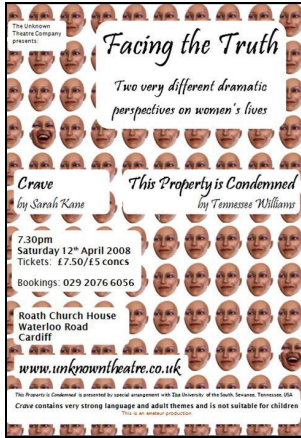

An opportunity to catch our entries for this year's Glamorgan One-Act Play festival without going to Swansea!

Tennessee Williams's poignant and moving short two-hander, *This Property is Condemned*, gives us a glimpse into the life of a young teenage girl in 1940s America: alone and uncared for. All she wants to be is like her sister - the Main Attraction.

Crave, by Sarah Kane, throws theatrical convention out the window as it explores life, love, death, abuse and more. A poetic theatrical experience that will disturb, challenge and startle.

nb *Crave* contains strong language and adult themes and is not suitable for children.

Roath Church House 12 April 2008, 7.30pm
Tickets: £7.50 / £5 concessions

For tickets, please call 029 2076 6056
or go to www.unknowntheatre.co.uk

The Unknown Theatre Company presents